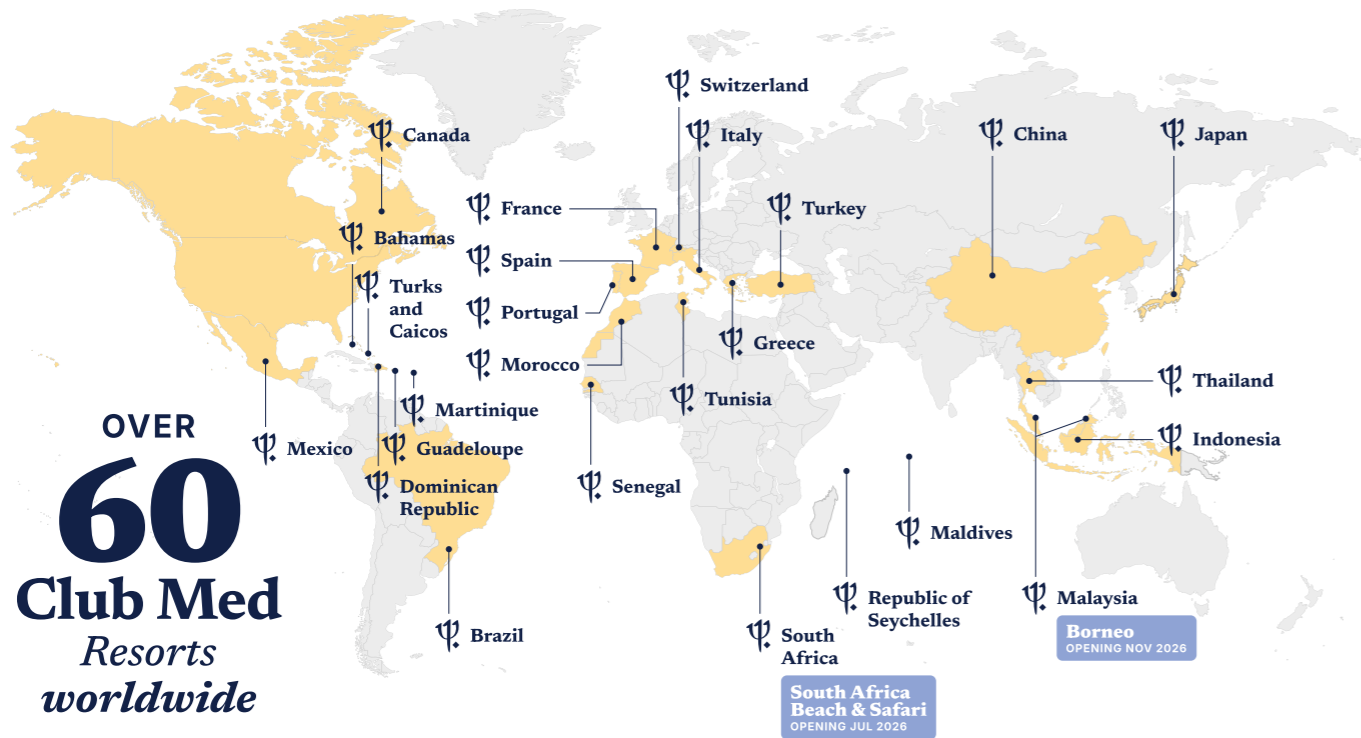

OPENING NOV 2026

Discover  
a world of  
wonders  
in *Borneo,  
Malaysia*

4D3N from MYR 2,808/adult

**Must-try**  
EXPERIENCE

www.clubmed.com

Club Med

All-inclusive beach and mountain resorts

**Kids**  
UNDER 12  
STAY FOR  
*free*  
AT KANI

UP TO  
**35%**  
OFF\*

FAIR  
**Travel.**

LAST CALL FOR **20% OFF** *Hokkaido Japan*

**Kiroro Grand** *Hokkaido Japan*  
6D5N from MYR 5,346/adult

**Kiroro Peak** *Hokkaido Japan*  
6D5N from MYR 5,666/adult

**Sahoro** *Hokkaido Japan*  
6D5N from MYR 5,578/adult

**Tomamu** *Hokkaido Japan*  
6D5N from MYR 7,418/adult

**Beidahu** *China*  
6D5N from MYR 4,700/adult

**La Rosière** *France*  
8D7N from MYR 10,879/adult

FREE TRANSFERS\*

**Yabuli** *China*  
6D5N from MYR 3,300/adult