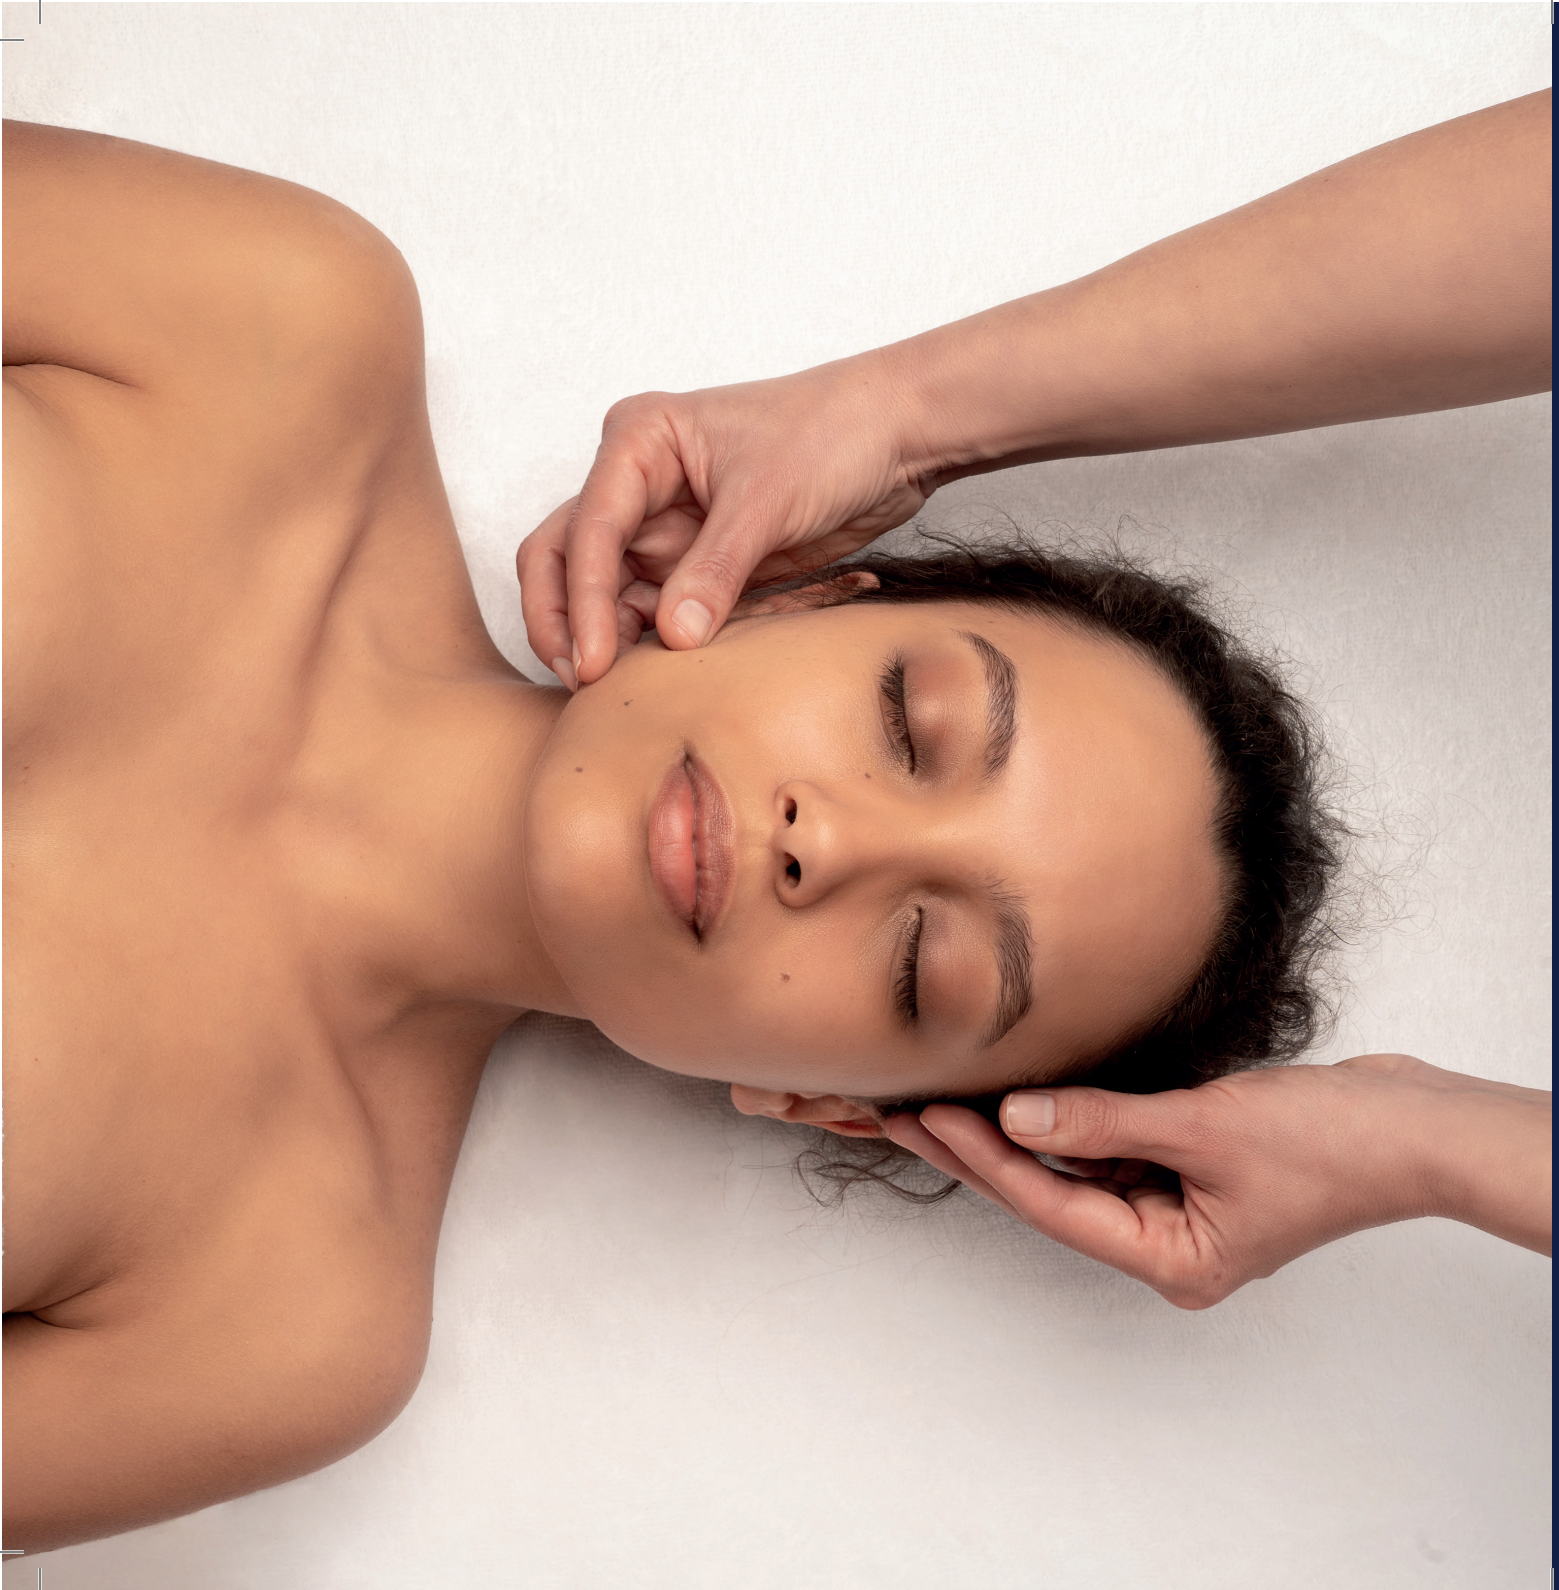

- **Ko Bi Do (80') 2561 SCR 2696 SCR**
Global anti-aging

This exceptional treatment combines powerful Dermapuncture® movements and ridoki to give the face, neck, and décolleté a natural lift.

OUR FAVORITE 

- **Ko Bi Do (20') 843 SCR 927 SCR**
Instant youthfulness Massage*

This facial massage combines the power of Gétto with movements that provide a natural facelift, for immediate results.

Bali Ritual

Price before 4pm | Price from 4pm

- **Five Balinese Flowers Massage* (50') . . . 1854 SCR 2022 SCR**
Moisturizing

This treatment from Bali moisturizes deeply moisturizes and brightens the skin with its combination of five tropical flowers. A face, neck, and shoulder massage will help you let go of any tension and relax you.

SPA à la carte

Le Corps

Massage

Tarif avant 16h | Tarif à partir de 16h

● **Soin Massage* de Sparte (50')** 1854 SCR 2022 SCR
 Décontractant Issu des savoir-faire de la Grèce Antique, ce soin massage délasse, apaise et soulage les tensions du corps grâce à un travail en profondeur des muscles et articulations pour une sensation de relâchement immédiat.