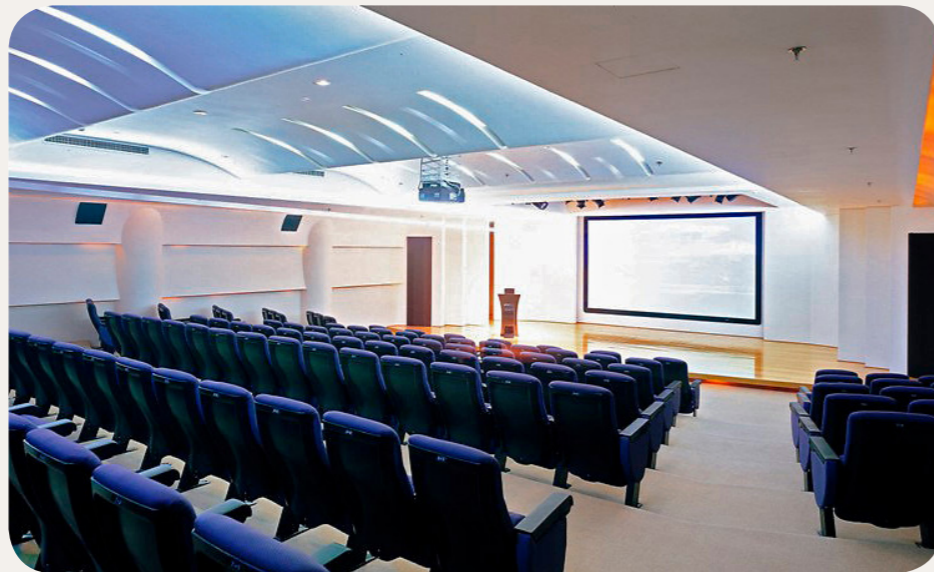

Meeting rooms

Meeting Room / Capacity	In U shape	In conference	In classroom	In theater
Théâtre - Espace Clos	-	-	-	480
Guilin 423 m²	80	92	216	360
Yangshuo 200 m²	50	60	108	170
Lijiang 110 m²	24	30	48	80
Yanshan 96 m²	24	30	48	80
Lingui 72 m²	24	30	30	60
Longsheng 72 m²	24	30	30	60

Included equipment

- Video projector & projection screen
- Wifi
- Paperboard
- Pencil and Flip chart
- Mineral water