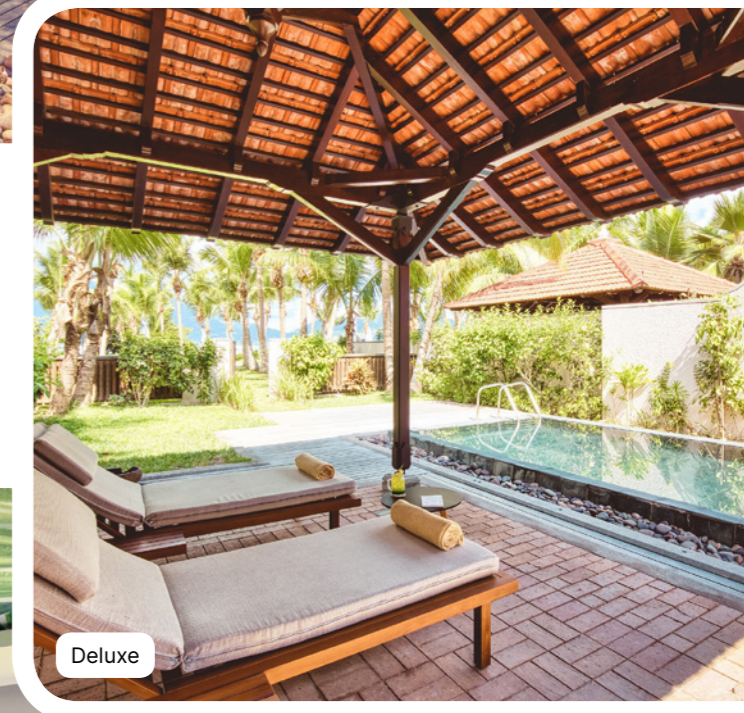

Accommodation

285 rooms